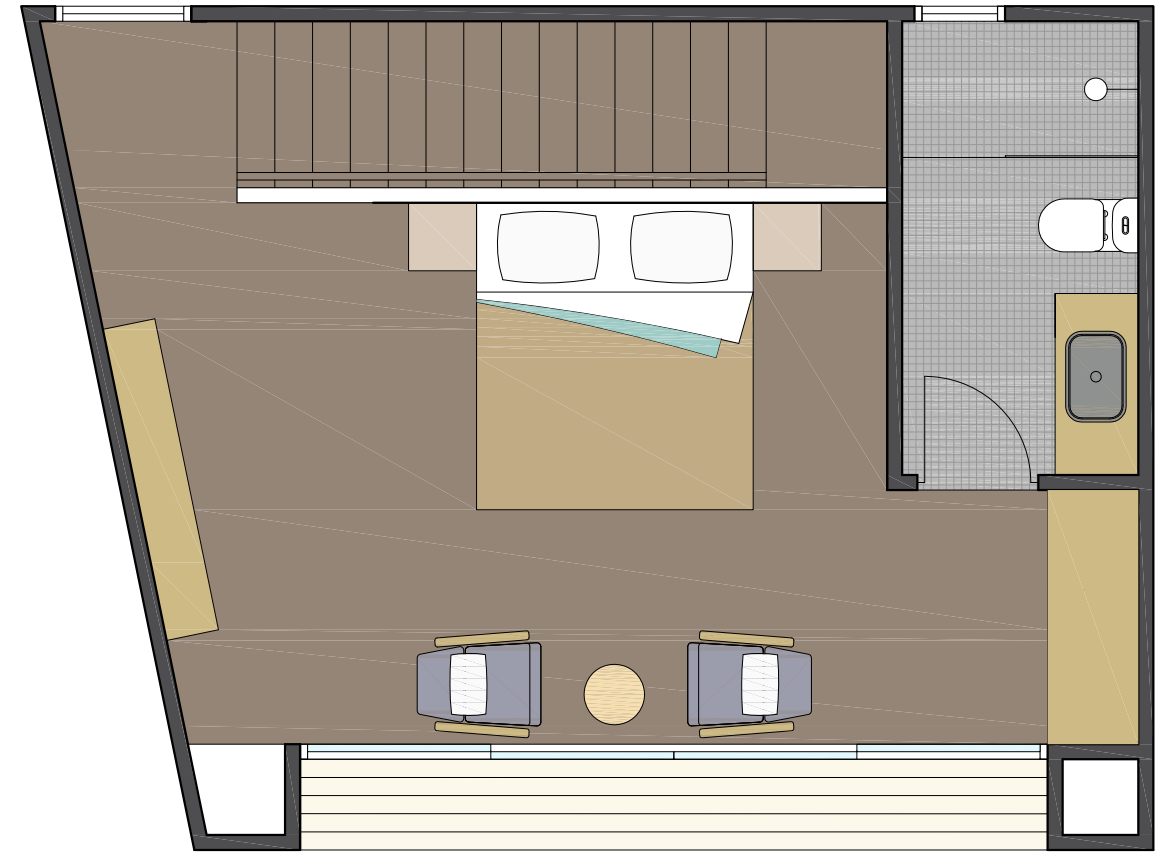

GROUND FLOOR PLAN

FIRST FLOOR PLAN

CATALINA SUITE
TOTAL AREA: 100 SQM