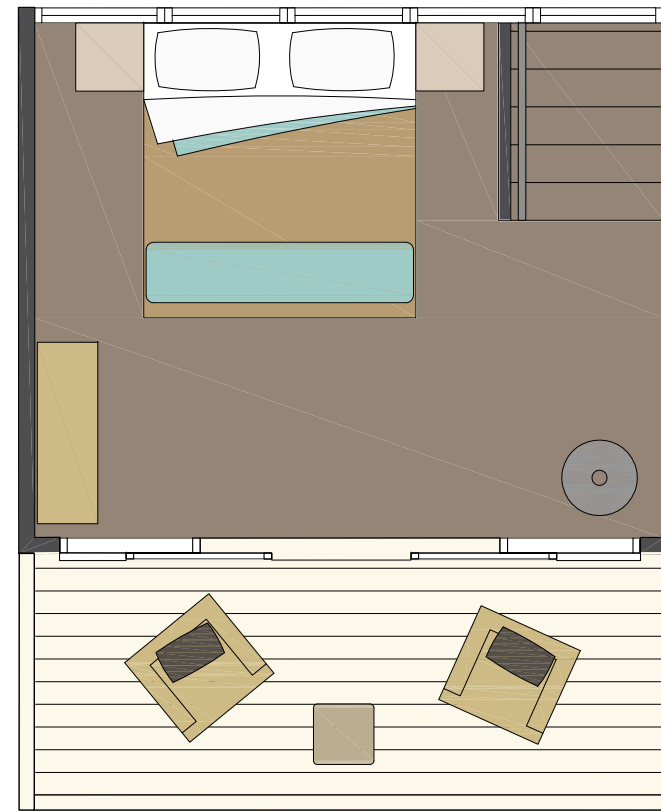

GROUND FLOOR PLAN

FIRST FLOOR PLAN

LAGOON LOFT  
TOTAL AREA: 65 SQM